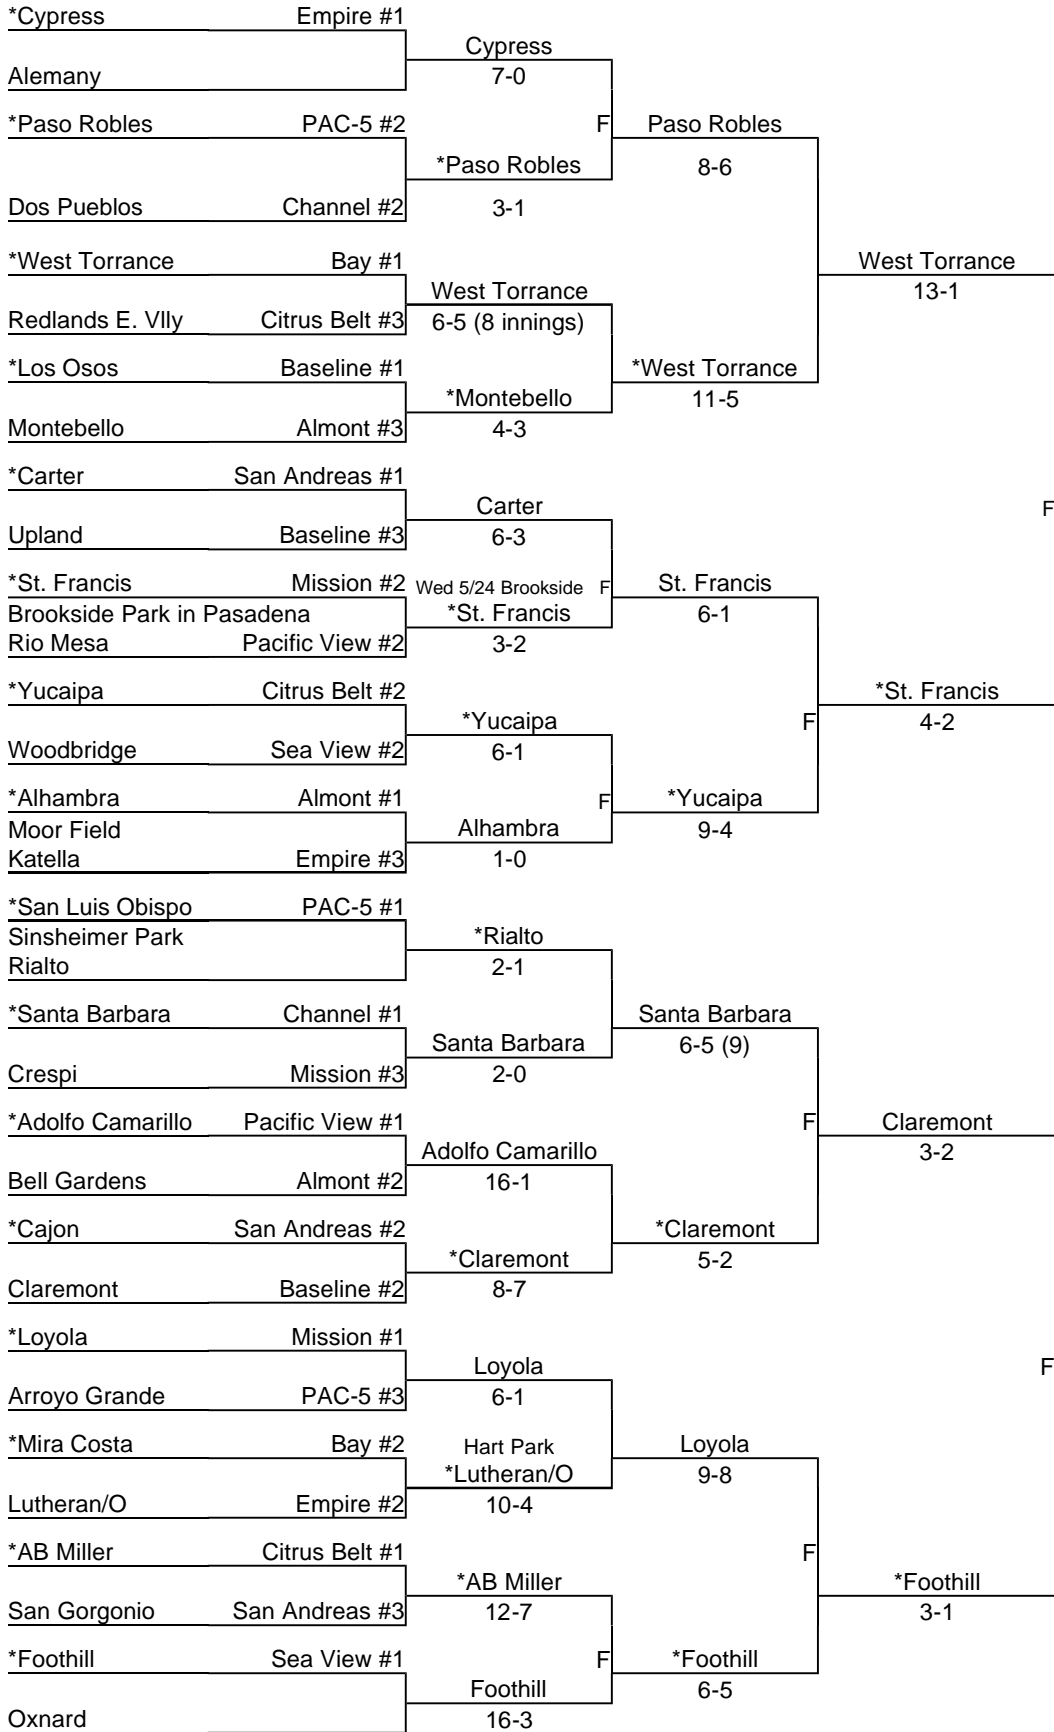

CIF SOUTHERN SECTION TOYOTA 2006 BASEBALL CHAMPIONSHIPS

FIRST ROUND
FRI., MAY 19

SECOND ROUND QUARTERFINALS
TUES., MAY 23

FRI., MAY 26

SEMIFINALS
TUES., MAY 30

FINALS
ANGEL STADIUM

OUTFIELD

OUTFIELD FENCE

SAT., JUNE 3
4:30 P.M.

*Denotes Host Team