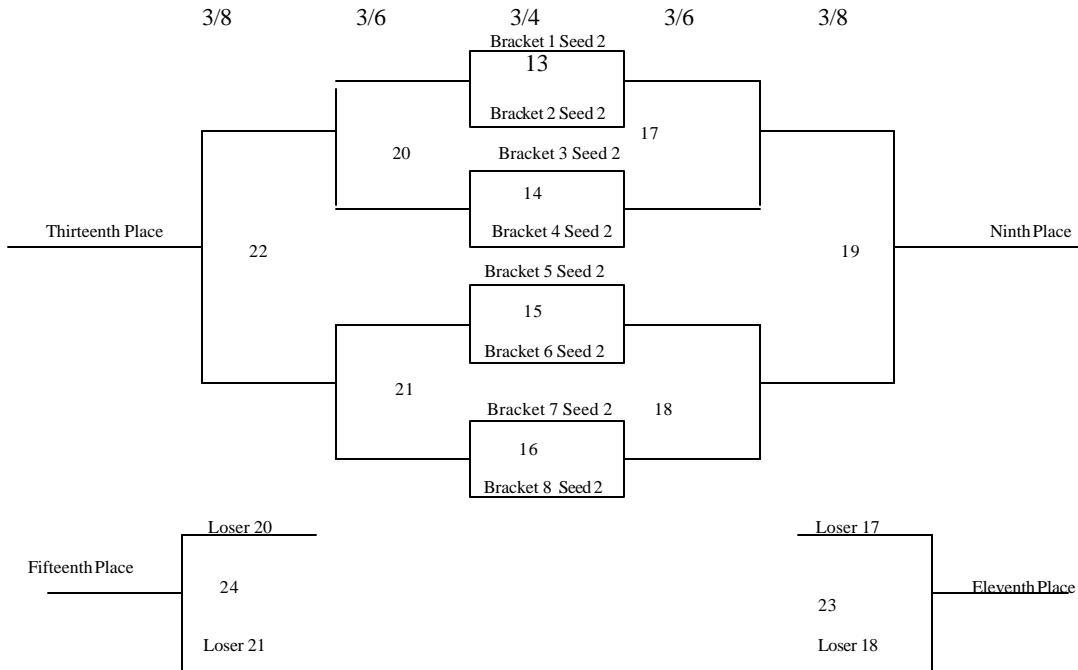

SYNERGY BRACKET