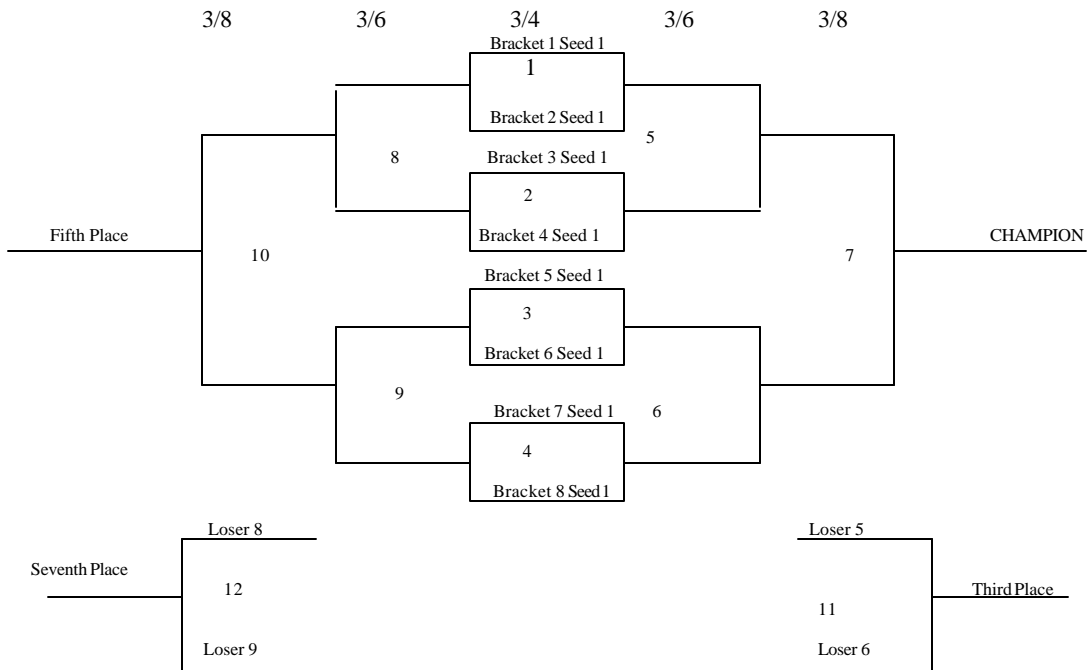

- Bracketed play will naturally determine seeds.
- Bracket Eight pool play ties will be broken by:
 - Record in the pool
 - Head to Head
 - Fewest runs allowed in pool play games
 - Coin Flip

Bracket One
Chatsworth
Fillmore

Bracket Two
Camarillo
Dos Pueblos

Bracket Three
Grant
Thousand Oaks

Bracket Four
Cleveland
St. Bonaventure

Chaminade
Calabasas

Hart
Agoura

West Ranch
Lancaster

Valencia
Harvard/Westlake

Bracket Five
Crespi
Hueneme

Bracket Six
Buena
Alemany

Bracket Seven
El Camino Real
Palmdale

Bracket Eight
Moorpark
Glendale

Quartz Hill
Kennedy

Saugus
Burroughs

Oaks Christian
Rio Mesa

Ventura
Simi Valley

**For Brackets the home team is on top. The winners will play each other and the losers will play each other on Saturday. Further home games will be determined on which team has been home least/coin flip.

For Bracket Eight → Simi Valley @ Ventura (2/29 @ 3:00 PM)
 Glendale @ Moorpark (3/1 at 10:00 AM)
 Glendale @ Simi Valley (3/1 @ 2:30 PM)
 Ventura @ Moorpark (3/1 at 2:30 PM)

STEALTH CHAMPIONSHIP BRACKET