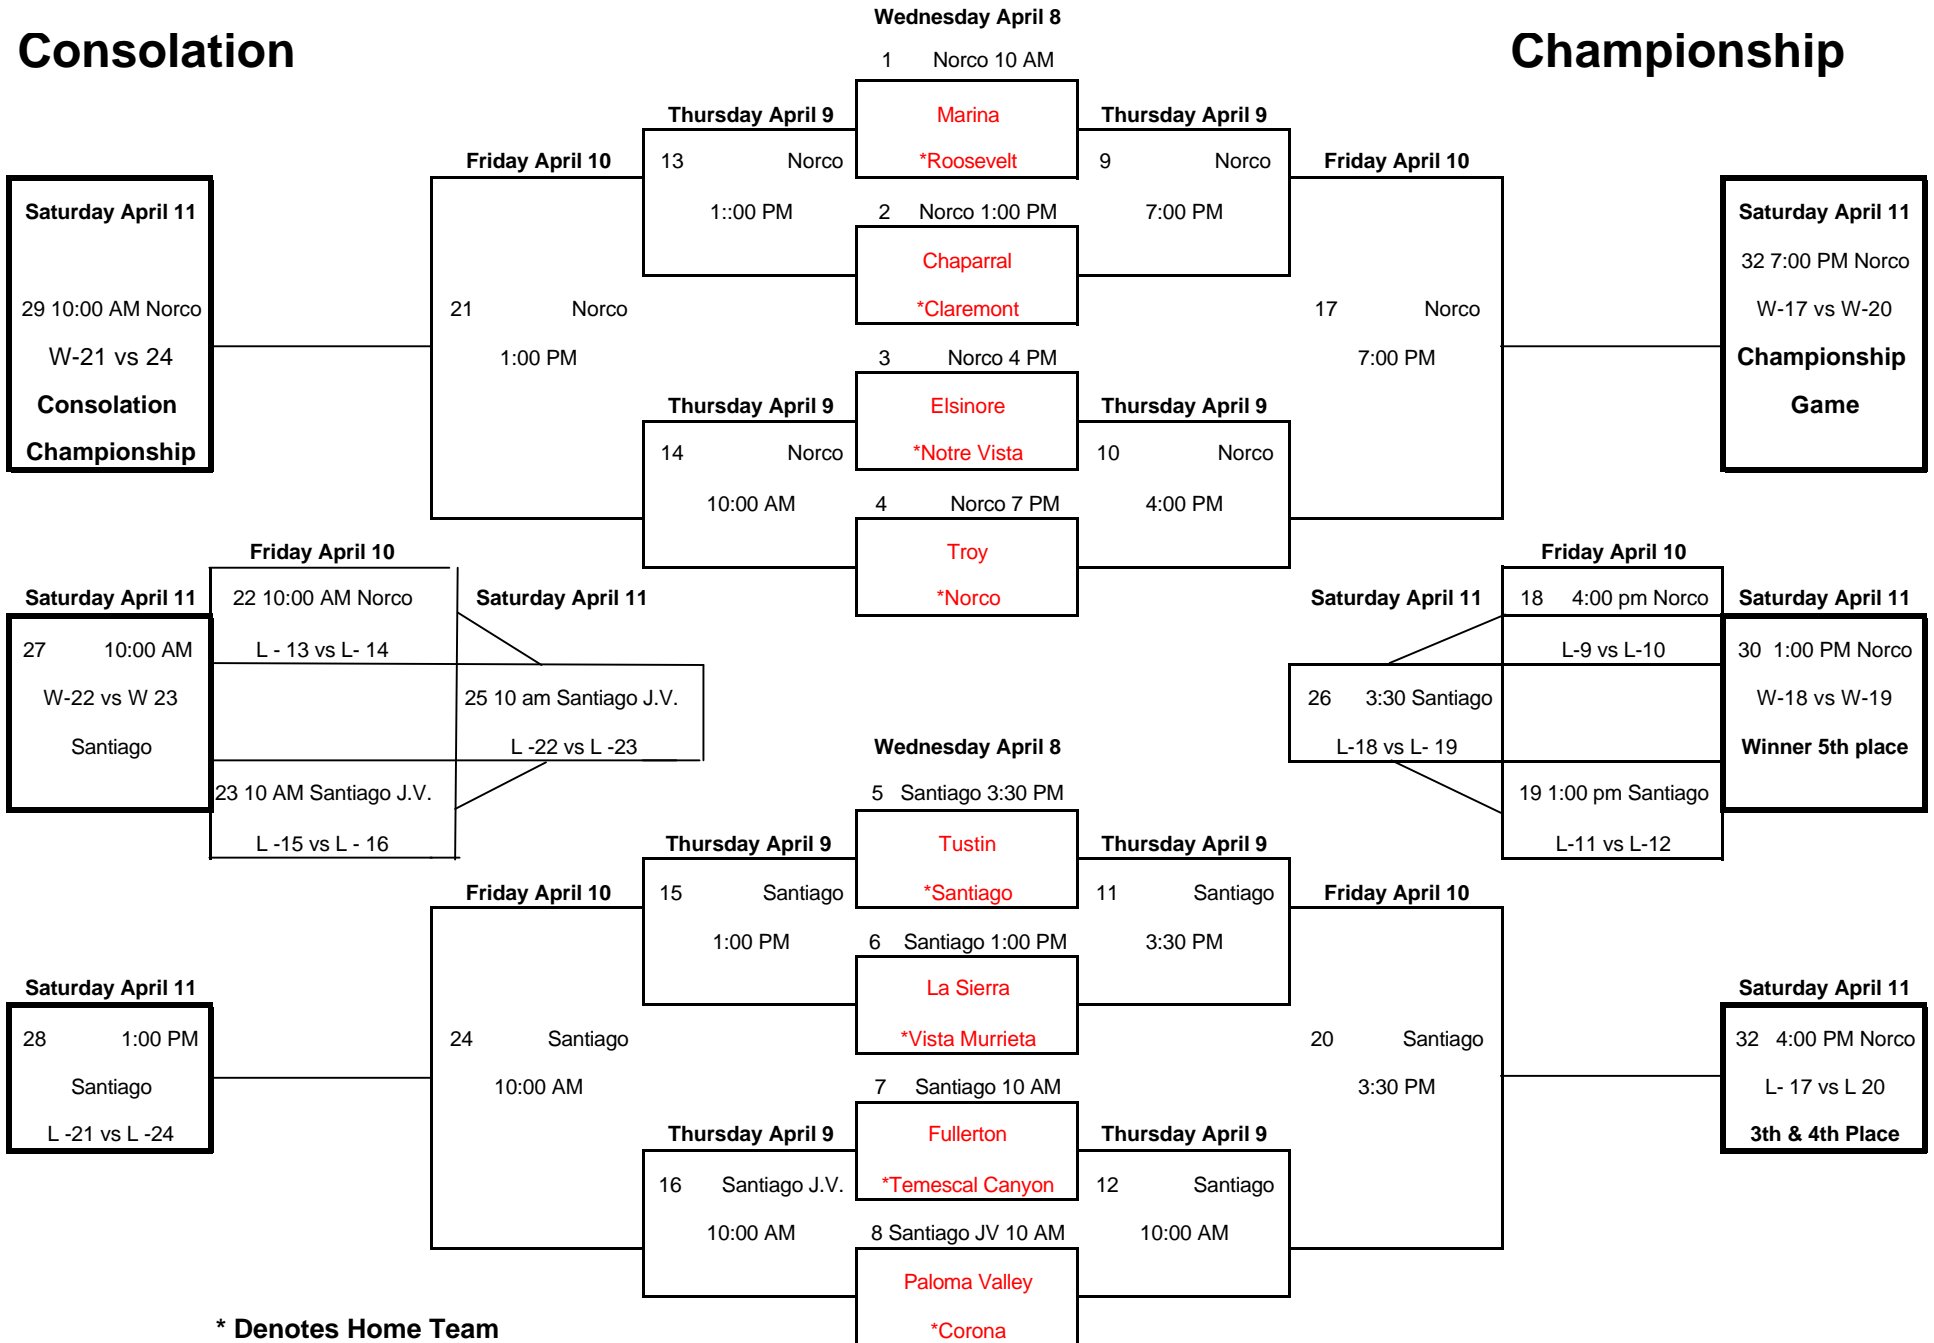

Darryl Kile Memorial Baseball Tournament

Consolation

Championship

* Denotes Home Team